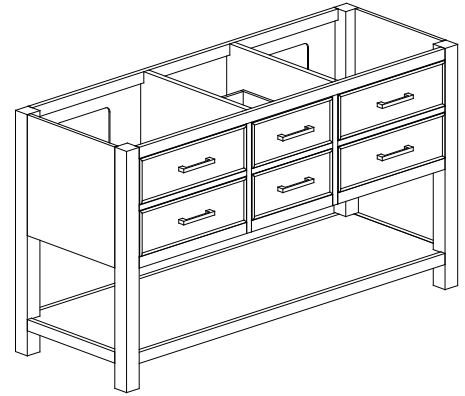

## Features

- Solid poplar wood frame, poplar veneer MDF
- 4 soft-close drawer, 1 open shelf
- Brushed nickel finished hardware
- Adjustable height levelers

## Nominal Dimension

- 60W x 21.5D x 34H inches

## Nominal Dimension / Dimension Nominale

- 61W x 22D x 8.7H inches | 1549 x 560 x 221 mm